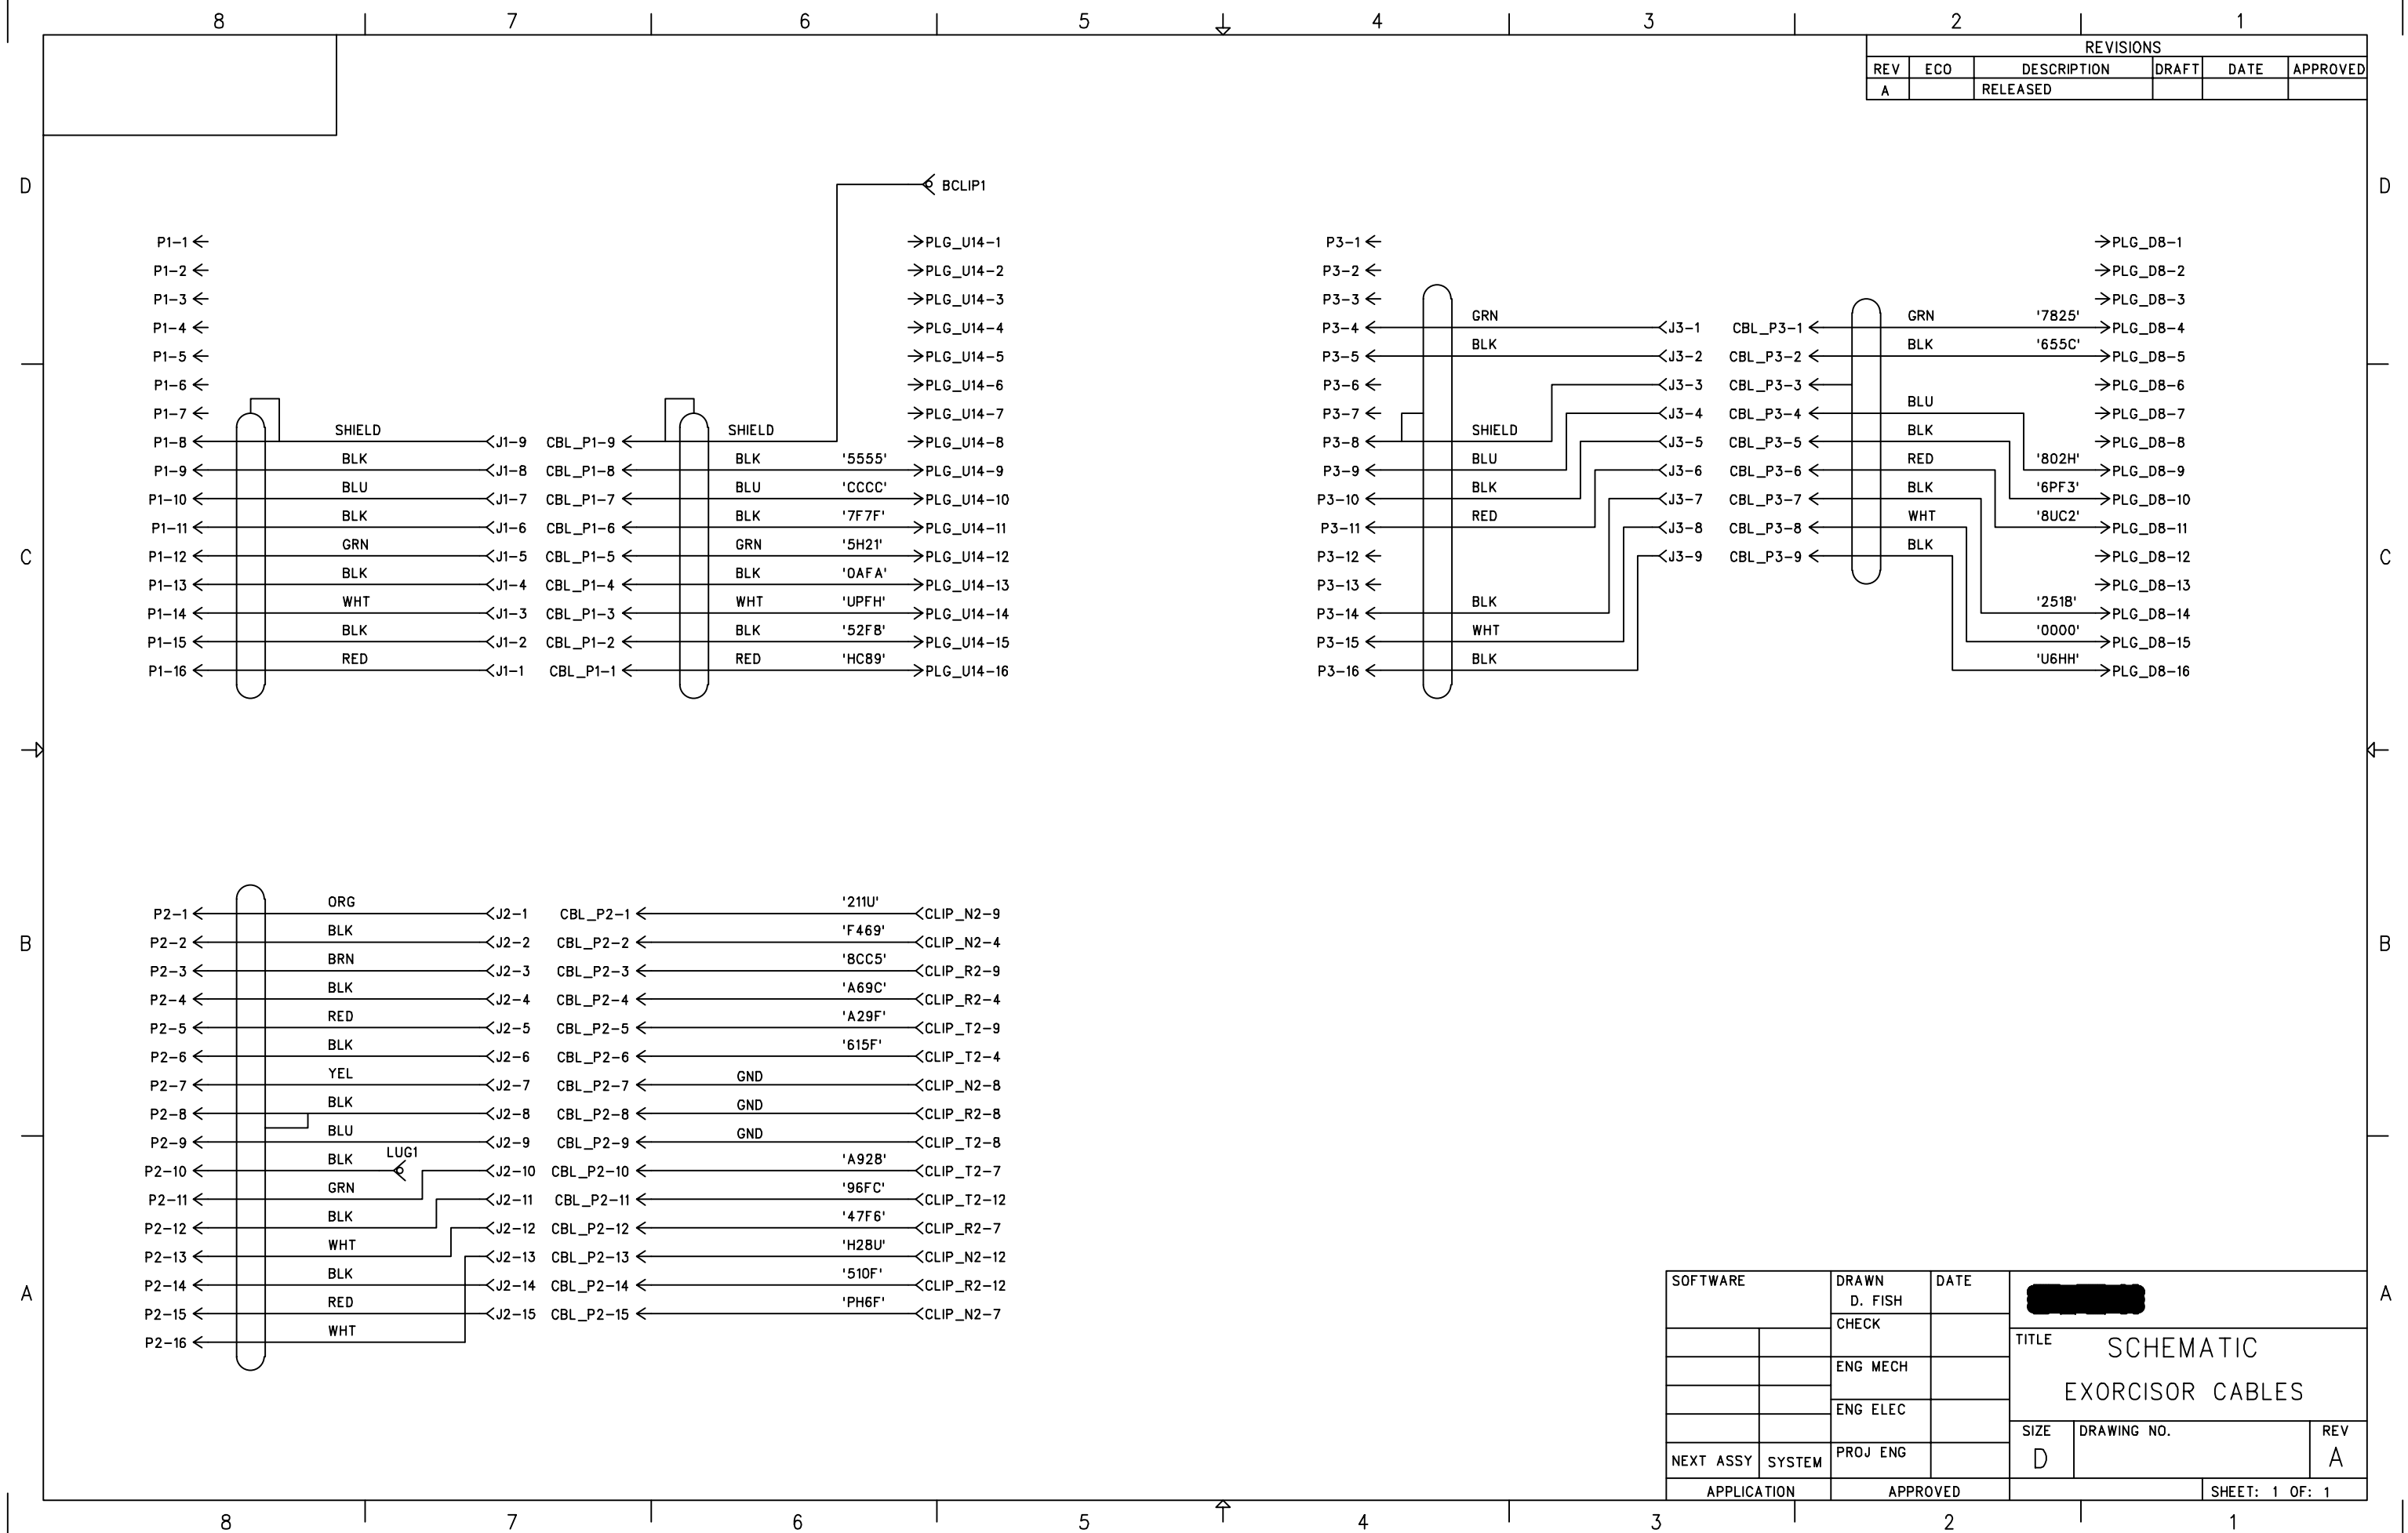

REVISIONS					
REV	ECO	DESCRIPTION	DRAFT	DATE	APPROVED
A		RELEASED			

SOFTWARE	DRAWN D. FISH	DATE	[REDACTED]		
	CHECK		TITLE SCHEMATIC EXORCISOR CABLES		
	ENG MECH		SIZE D	DRAWING NO.	REV A
	ENG ELEC				
NEXT ASSY	SYSTEM	PROJ ENG			
APPLICATION		APPROVED	SHEET: 1 OF: 1		